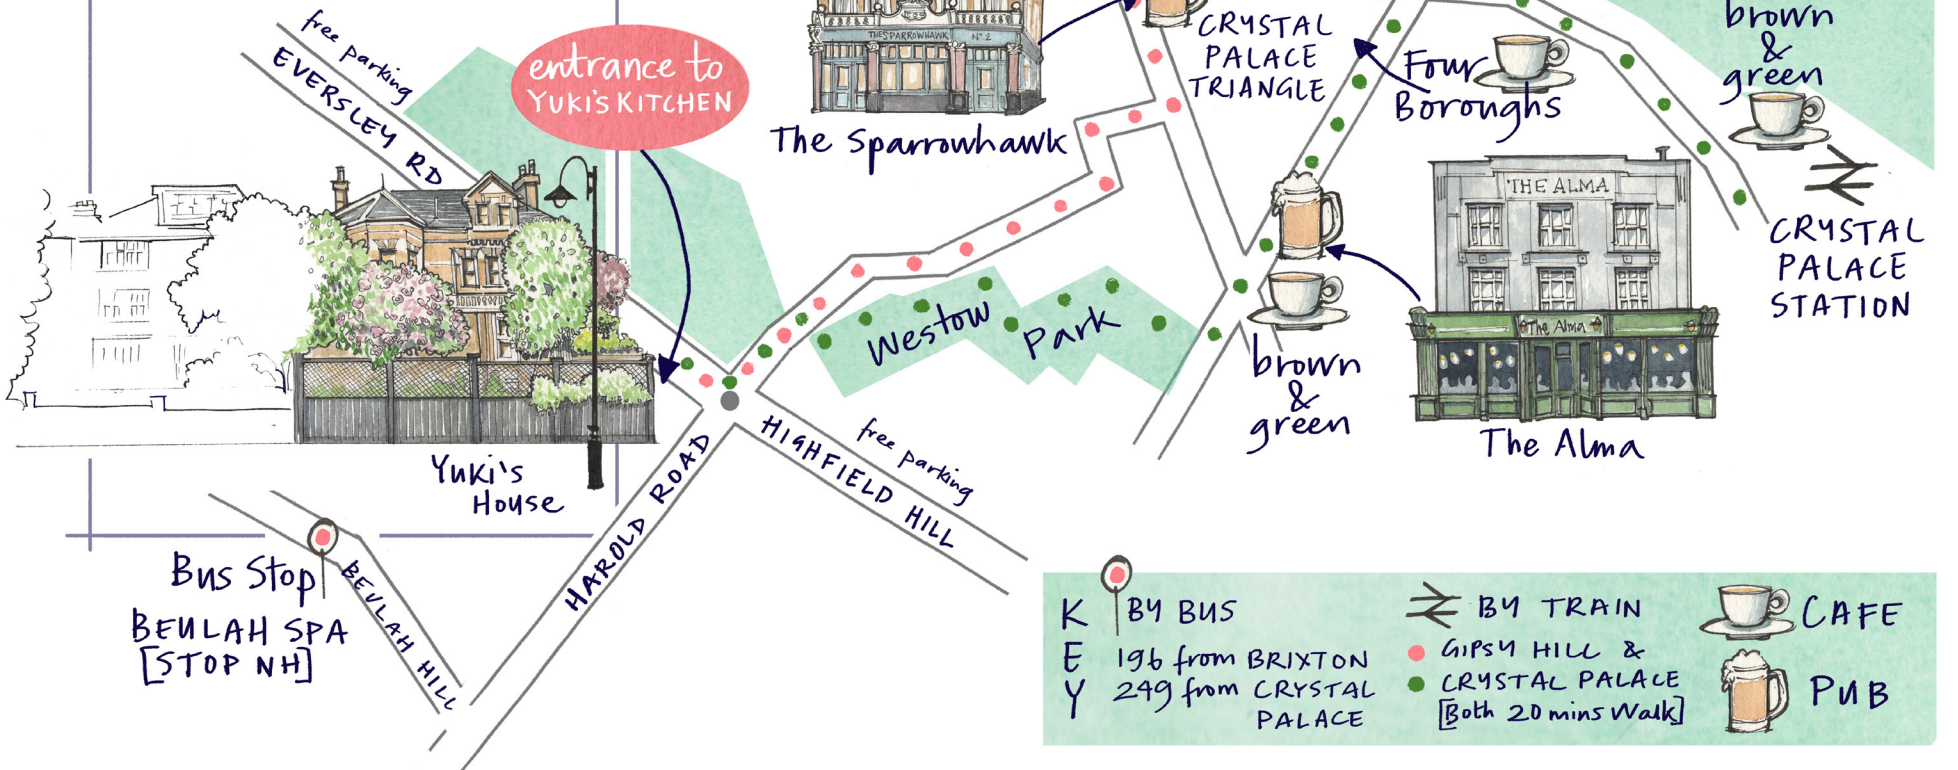

Type "Yuki's Kitchen" into Googlemaps

GROUND FLOOR
21 HAROLD ROAD
LONDON
SE19 3PU
Yuki Gomi
07539 834628

Bus Stop
BEULAH SPA
[STOP NH]

K BY BUS
 E 196 from BRIXTON
 Y 249 from CRYSTAL PALACE

≧ BY TRAIN
 ● GIPSY HILL &
 ● CRYSTAL PALACE
 [Both 20 mins Walk]

☕ CAFE
 🍺 PUB